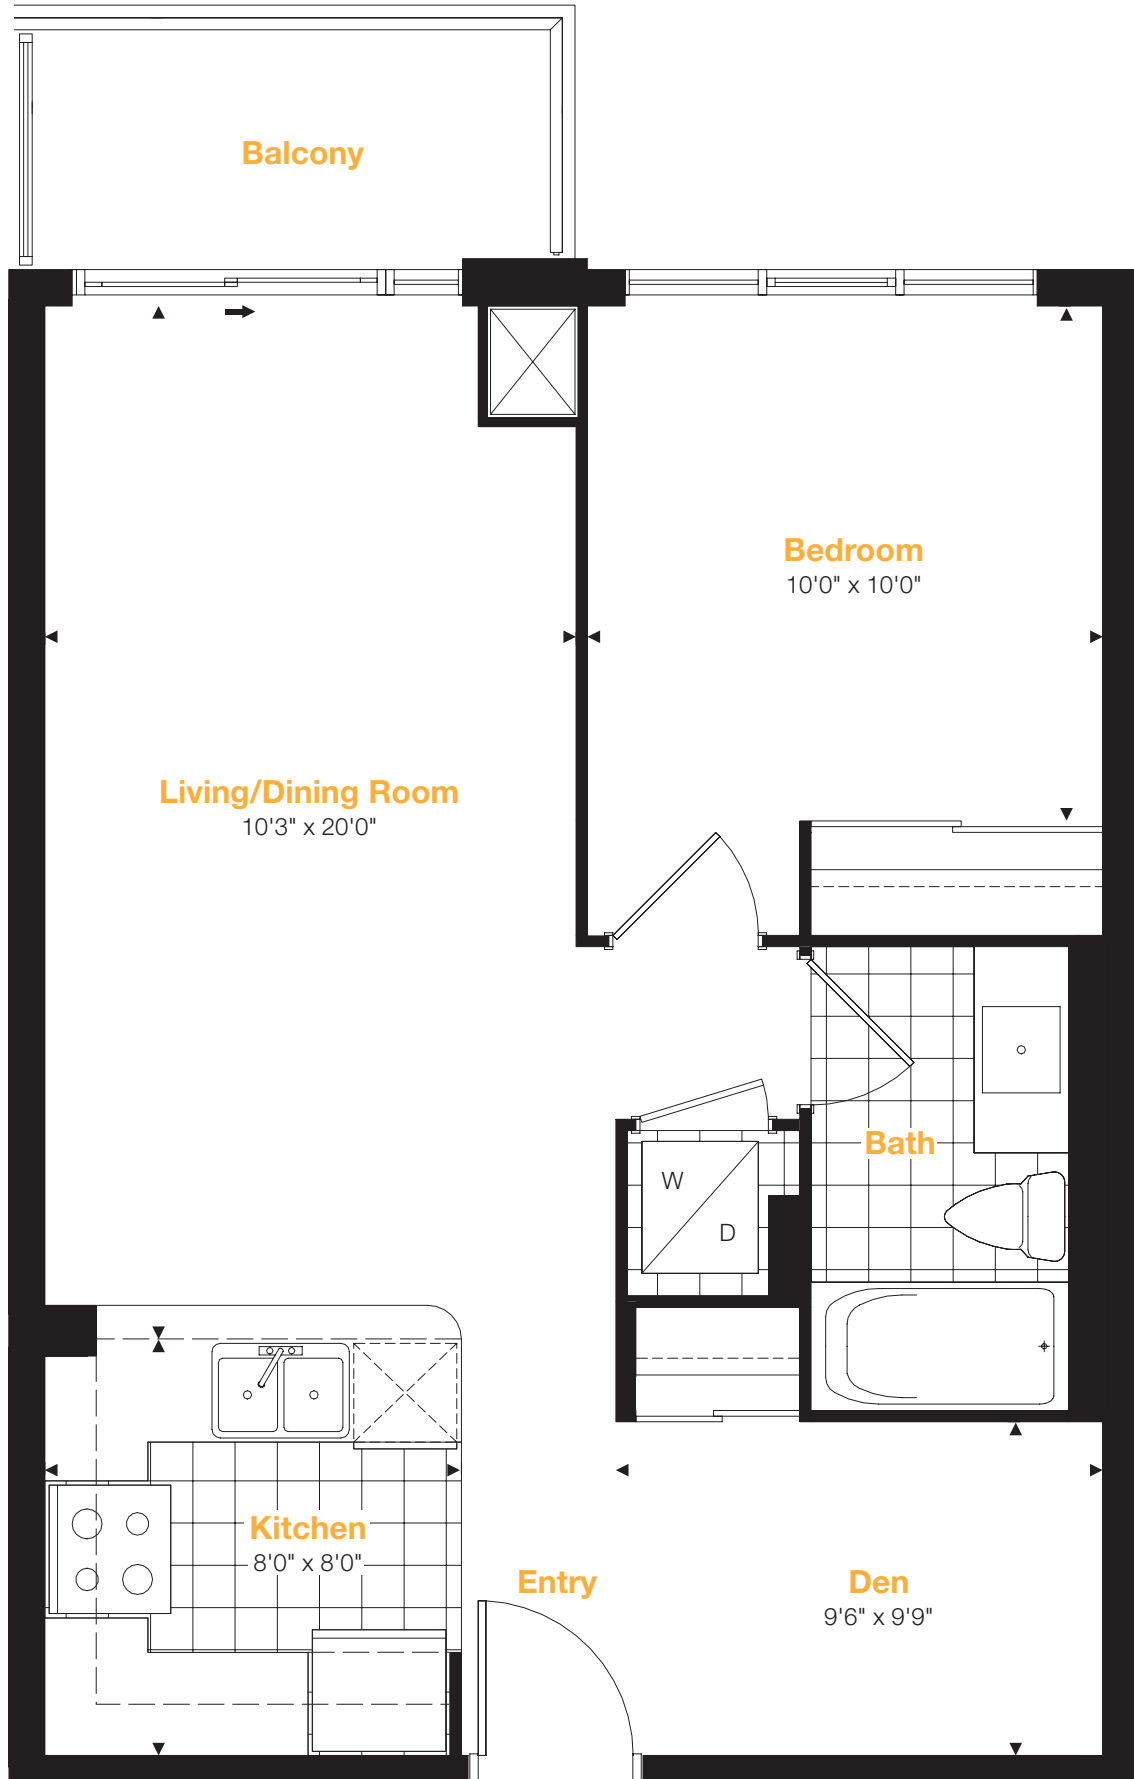

amber

Residence 04

2 Bedroom

Suite Area: 919 sq.ft.

Balcony Area: 36 sq.ft.

Total Area: 955 sq.ft.

All areas and stated room dimensions are approximate. Sizes and specifications are subject to change without notice. Actual living area and balcony/terraces may vary from floor stated areas. E.&O.E.

Floors 5-23

amber

Residence 05

1 Bedroom + Den

Suite Area: 624 sq.ft.

Balcony Area: 47 sq.ft.

Total Area: 671 sq.ft.

All areas and stated room dimensions are approximate. Sizes and specifications are subject to change without notice. Actual living area and balcony/terraces may vary from floor stated areas. E.&O.E.

Floors 5-23

amber

Residence 07

2 Bedroom + Den

Suite Area: 882 sq.ft.

Balcony Area: 39 sq.ft.

Total Area: 921 sq.ft.

All areas and stated room dimensions are approximate. Sizes and specifications are subject to change without notice. Actual living area and balcony/terraces may vary from floor stated areas. E.&O.E.

Floors 5-23

amber

Residence 08

1 Bedroom

Suite Area: 560 sq.ft.

Balcony Area: 41 sq.ft.

Total Area: 601 sq.ft.

All areas and stated room dimensions are approximate. Sizes and specifications are subject to change without notice. Actual living area and balcony/terraces may vary from floor stated areas. E.&O.E.