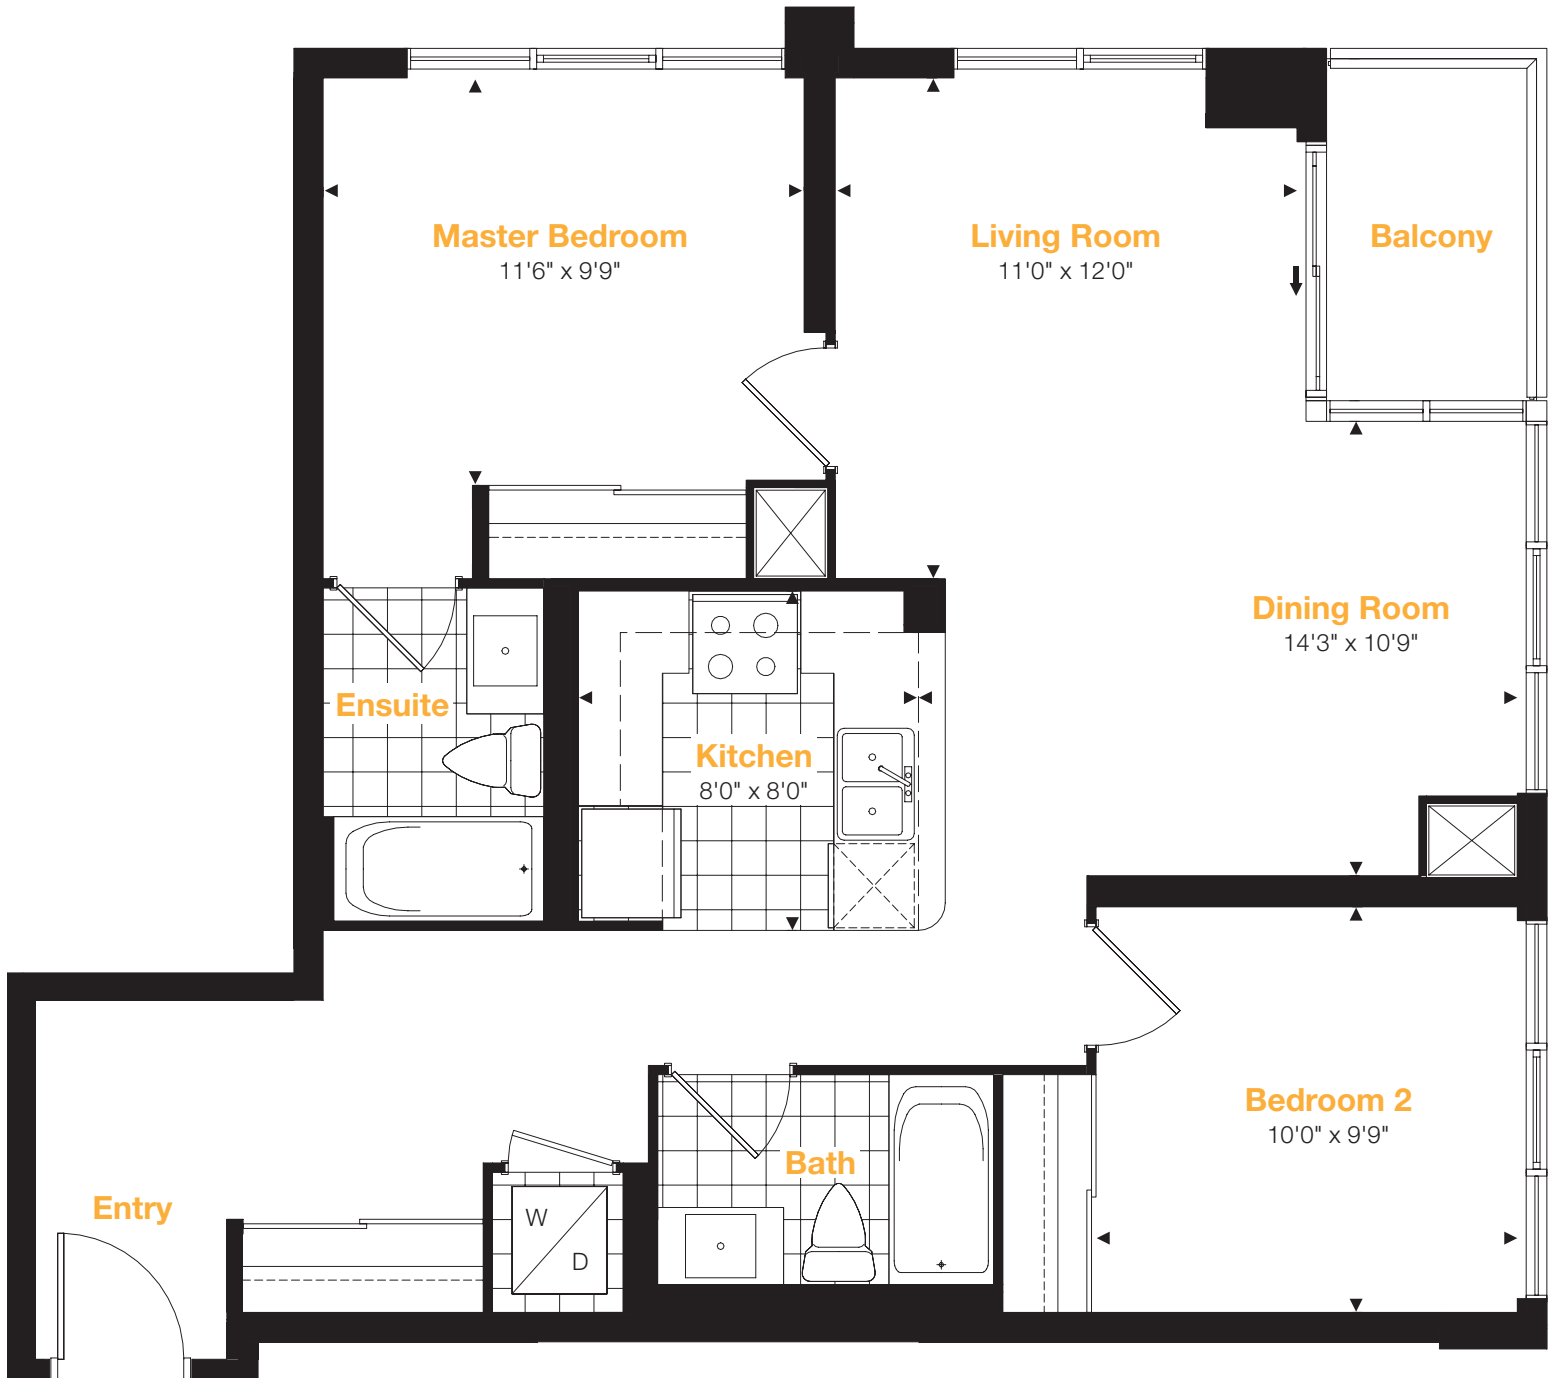

amber

Residence 04

2 Bedroom

Suite Area: 919 sq.ft.

Balcony Area: 36 sq.ft.

Total Area: 955 sq.ft.

All areas and stated room dimensions are approximate. Sizes and specifications are subject to change without notice. Actual living area and balcony/terraces may vary from floor stated areas. E.&O.E.

Floors 5-23

amber

Residence 05

1 Bedroom + Den

Suite Area: 624 sq.ft.

Balcony Area: 47 sq.ft.

Total Area: 671 sq.ft.

All areas and stated room dimensions are approximate. Sizes and specifications are subject to change without notice. Actual living area and balcony/terraces may vary from floor stated areas. E.&O.E.

Floors 5-23

amber

Residence 07

2 Bedroom + Den

Suite Area: 882 sq.ft.

Balcony Area: 39 sq.ft.

Total Area: 921 sq.ft.

All areas and stated room dimensions are approximate. Sizes and specifications are subject to change without notice. Actual living area and balcony/terraces may vary from floor stated areas. E.&O.E.

Floors 5-23