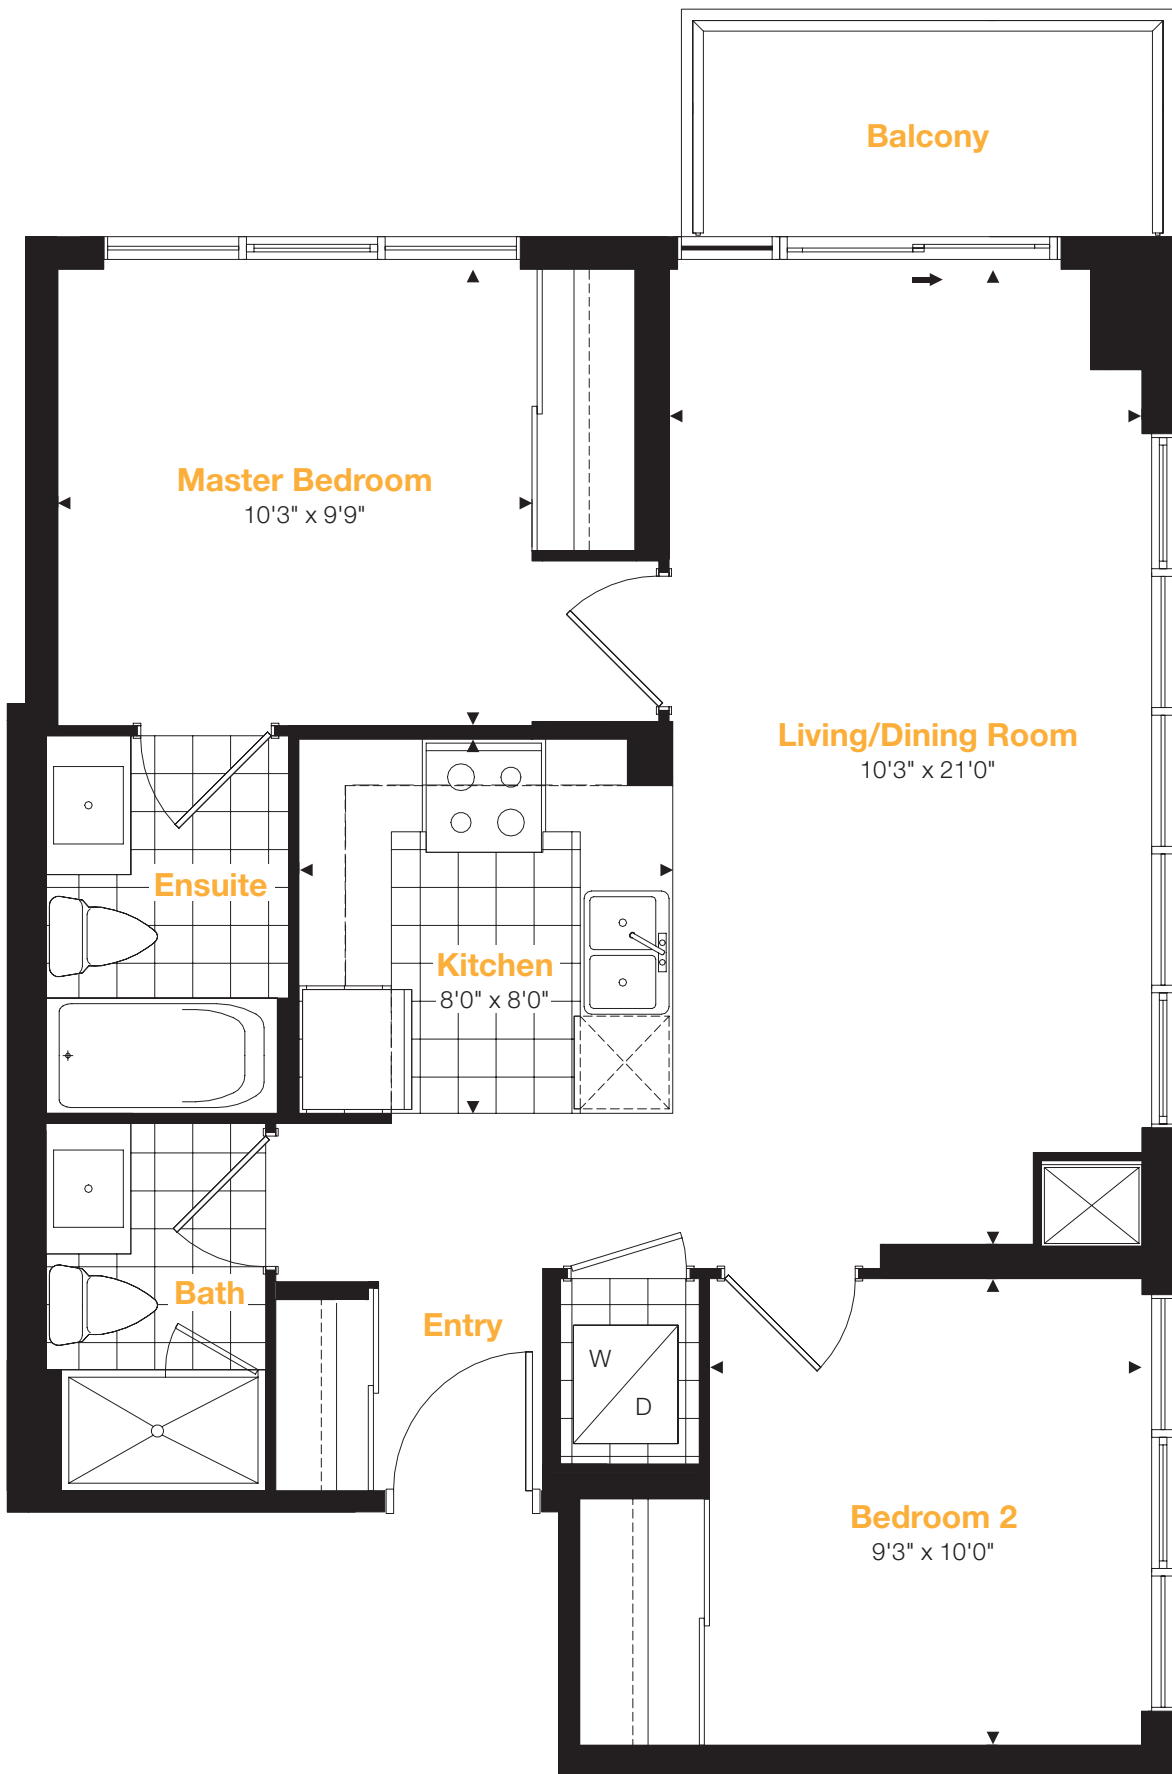

Floors 5-23

amber

Residence 05

1 Bedroom + Den

Suite Area: 624 sq.ft.

Balcony Area: 47 sq.ft.

Total Area: 671 sq.ft.

All areas and stated room dimensions are approximate. Sizes and specifications are subject to change without notice. Actual living area and balcony/terraces may vary from floor stated areas. E.&O.E.

Floors 5-23

amber

Residence 07

2 Bedroom + Den

Suite Area: 882 sq.ft.

Balcony Area: 39 sq.ft.

Total Area: 921 sq.ft.

All areas and stated room dimensions are approximate. Sizes and specifications are subject to change without notice. Actual living area and balcony/terraces may vary from floor stated areas. E.&O.E.

Floors 5-23

N

amber

Residence 09

2 Bedroom

Suite Area: 762 sq.ft.

Balcony Area: 43 sq.ft.

Total Area: 805 sq.ft.

All areas and stated room dimensions are approximate. Sizes and specifications are subject to change without notice. Actual living area and balcony/terraces may vary from floor stated areas. E.&O.E.

Floors 5-23