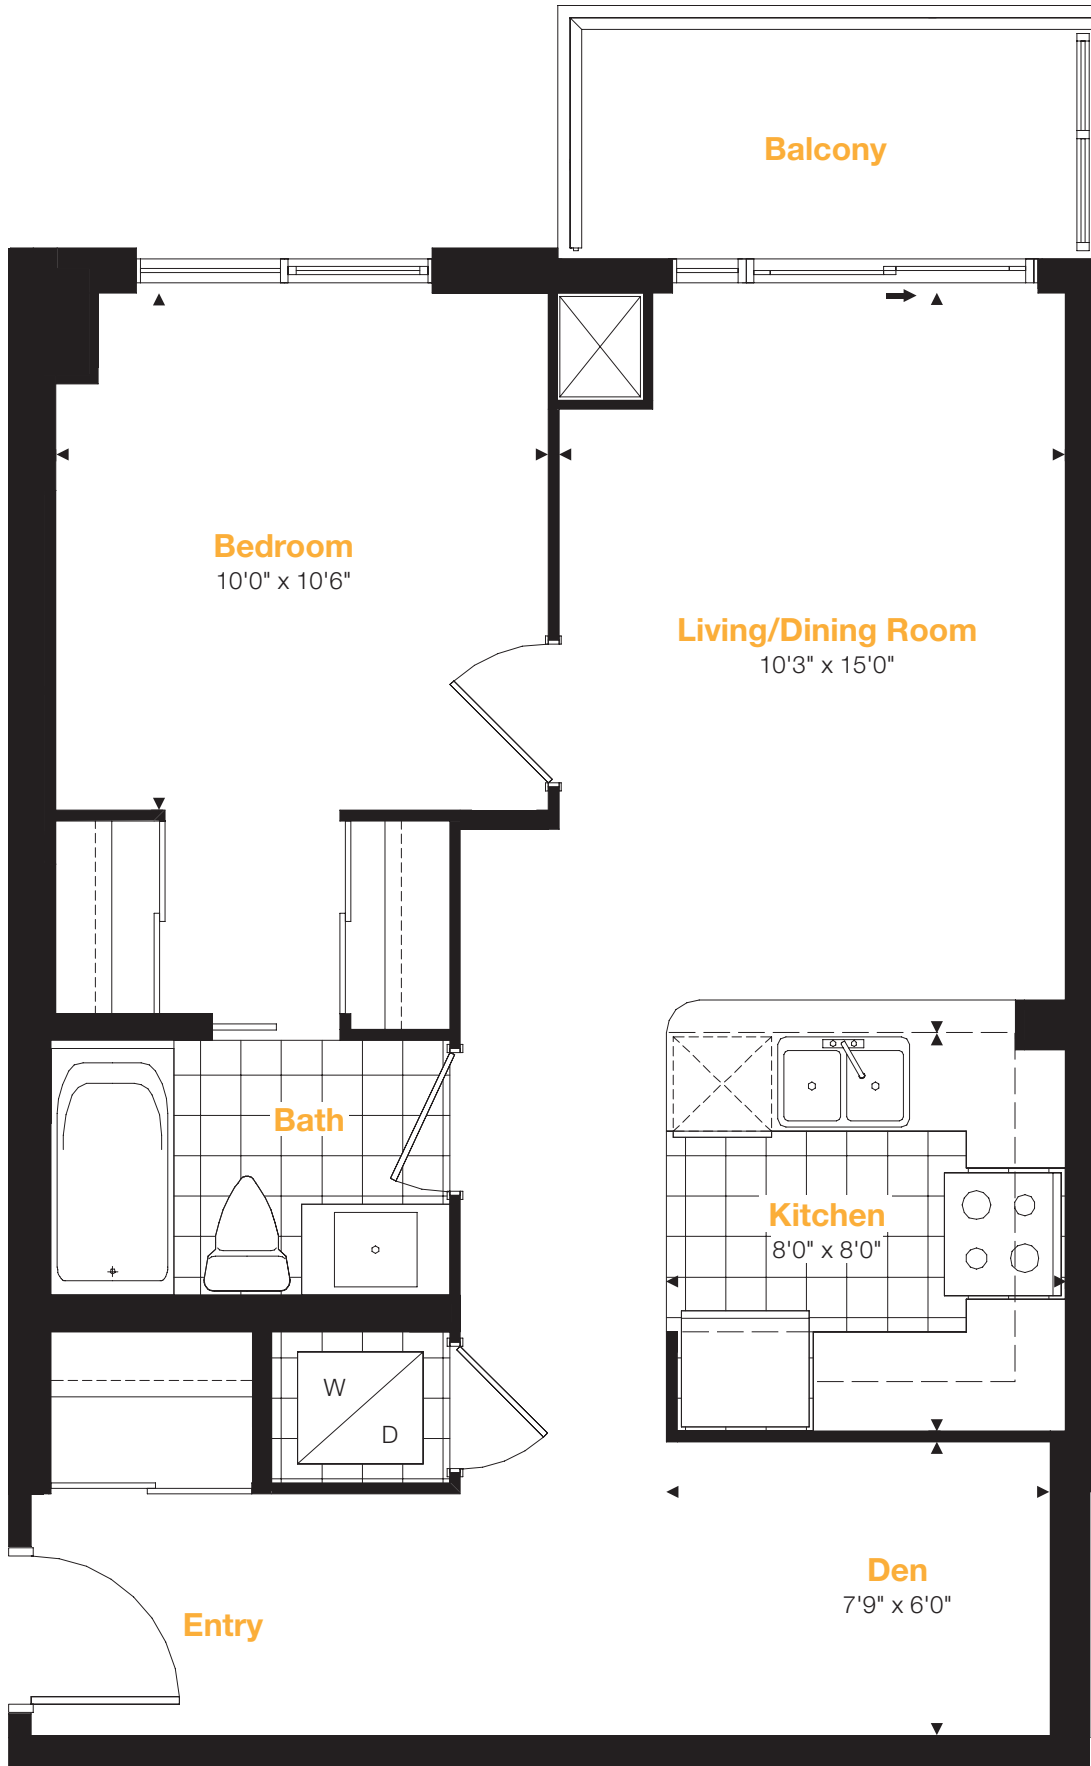

Floors 5-23

amber

Residence 05

1 Bedroom + Den

Suite Area: 624 sq.ft.

Balcony Area: 47 sq.ft.

Total Area: 671 sq.ft.

All areas and stated room dimensions are approximate. Sizes and specifications are subject to change without notice. Actual living area and balcony/terraces may vary from floor stated areas. E.&O.E.

Floors 5-23

amber

Residence 07

2 Bedroom + Den

Suite Area: 882 sq.ft.

Balcony Area: 39 sq.ft.

Total Area: 921 sq.ft.

All areas and stated room dimensions are approximate. Sizes and specifications are subject to change without notice. Actual living area and balcony/terraces may vary from floor stated areas. E.&O.E.

All areas and stated room dimensions are approximate. Sizes and specifications are subject to change without notice. Actual living area and balcony/terraces may vary from floor stated areas. E.&O.E.

Floors 5-23

amber

Residence 10

1 Bedroom + Den

Suite Area: 663 sq.ft.
Balcony Area: 47 sq.ft.

Total Area: 710 sq.ft.

All areas and stated room dimensions are approximate. Sizes and specifications are subject to change without notice. Actual living area and balcony/terraces may vary from floor stated areas. E.&O.E.