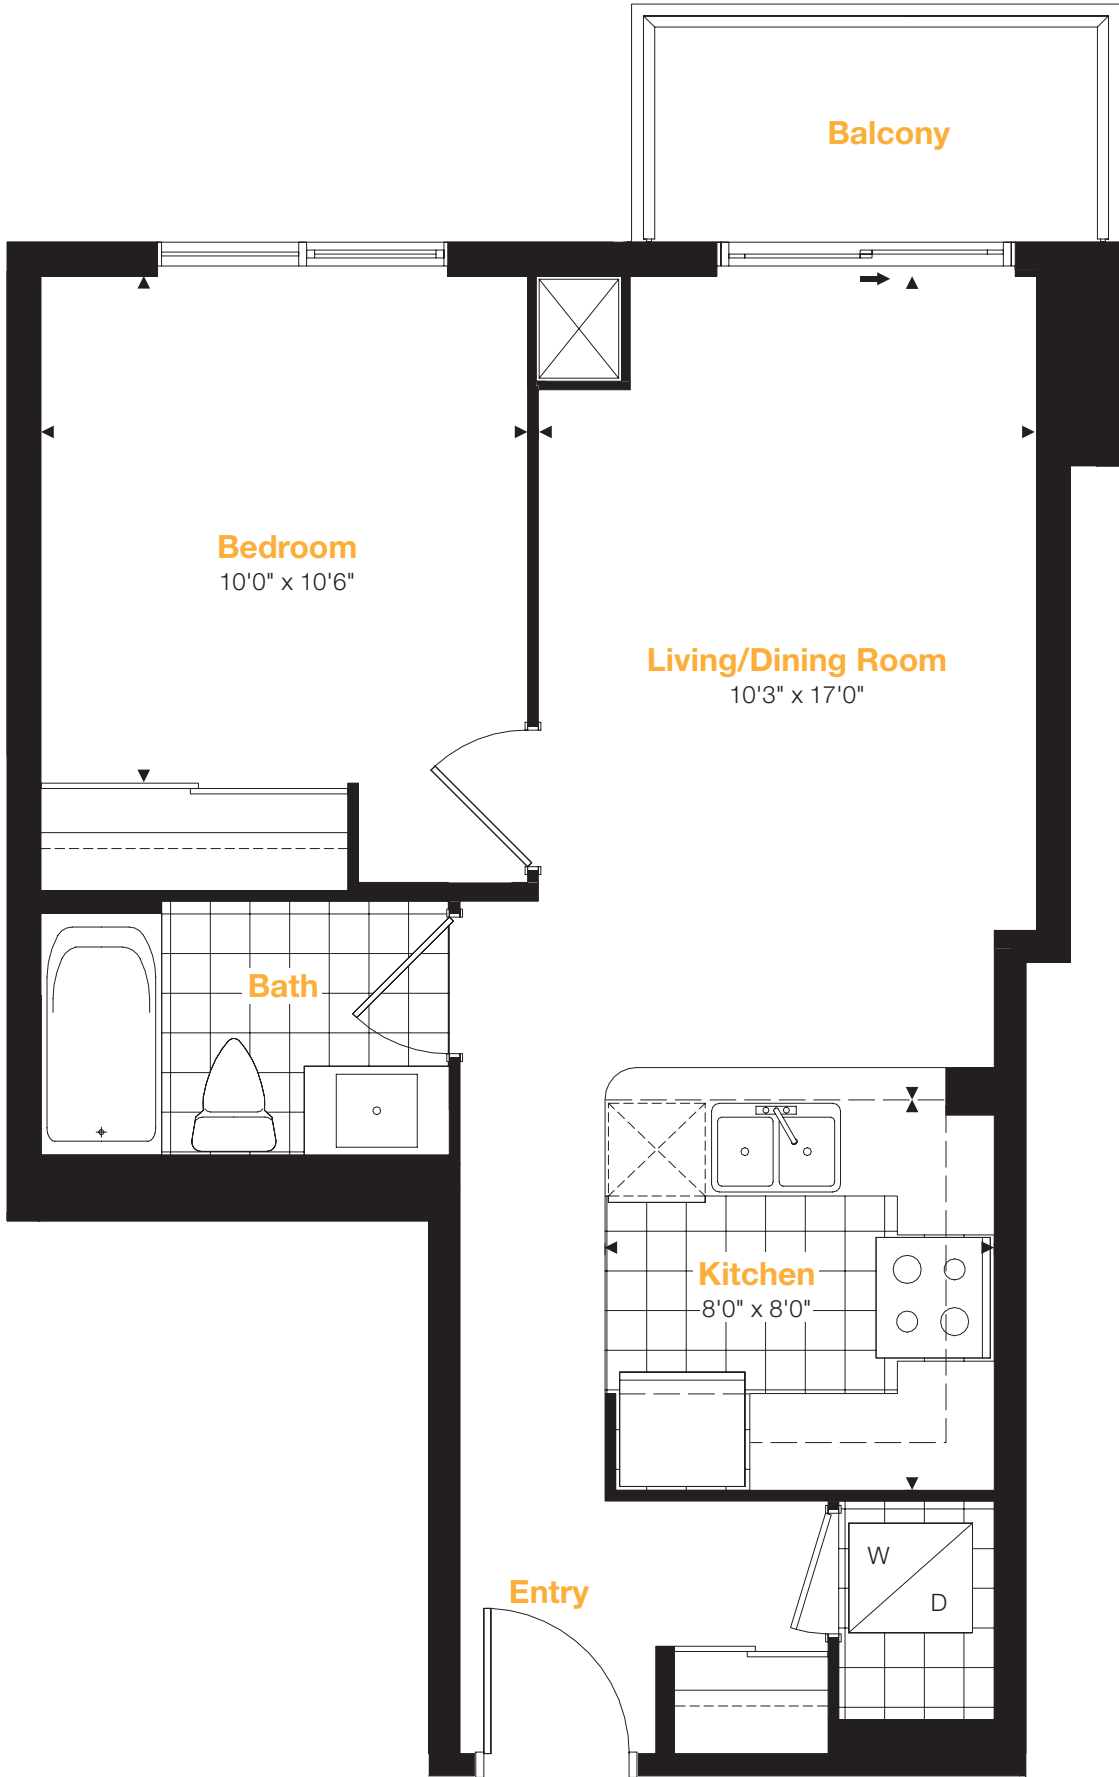

Floors 5-23

amber

Residence 05

1 Bedroom + Den

Suite Area: 624 sq.ft.

Balcony Area: 47 sq.ft.

Total Area: 671 sq.ft.

All areas and stated room dimensions are approximate. Sizes and specifications are subject to change without notice. Actual living area and balcony/terraces may vary from floor stated areas. E.&O.E.

Floors 5-23

amber

Residence 07

2 Bedroom + Den

Suite Area: 882 sq.ft.

Balcony Area: 39 sq.ft.

Total Area: 921 sq.ft.

All areas and stated room dimensions are approximate. Sizes and specifications are subject to change without notice. Actual living area and balcony/terraces may vary from floor stated areas. E.&O.E.

Floors 5-23

amber

Residence 08

1 Bedroom

Suite Area: 560 sq.ft.

Balcony Area: 41 sq.ft.

Total Area: 601 sq.ft.

All areas and stated room dimensions are approximate. Sizes and specifications are subject to change without notice. Actual living area and balcony/terraces may vary from floor stated areas. E.&O.E.

Floors 5-23

N

amber

Residence 09

2 Bedroom

Suite Area: 762 sq.ft.

Balcony Area: 43 sq.ft.

Total Area: 805 sq.ft.